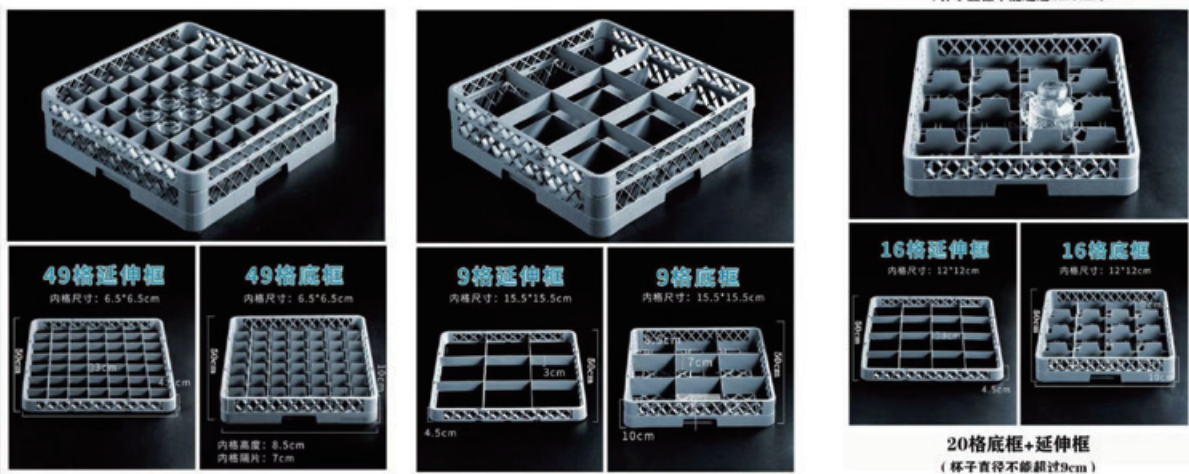

HSW-1023-Blue
 Wine Glass
 φ8.5×H16.5cm
 V 300ml

HSW-1023-Mint Green
 Wine Glass
 φ8.5×H16.5cm
 V 300ml

HSW-1023-Red
 Wine Glass
 φ8.5×H16.5cm
 V 300ml

Plate cart

HS-02-White
Charger Plate Rack(12 plates per rack)
Size:D19.2"*14.8"*14.4"
Weight:3.15kgs