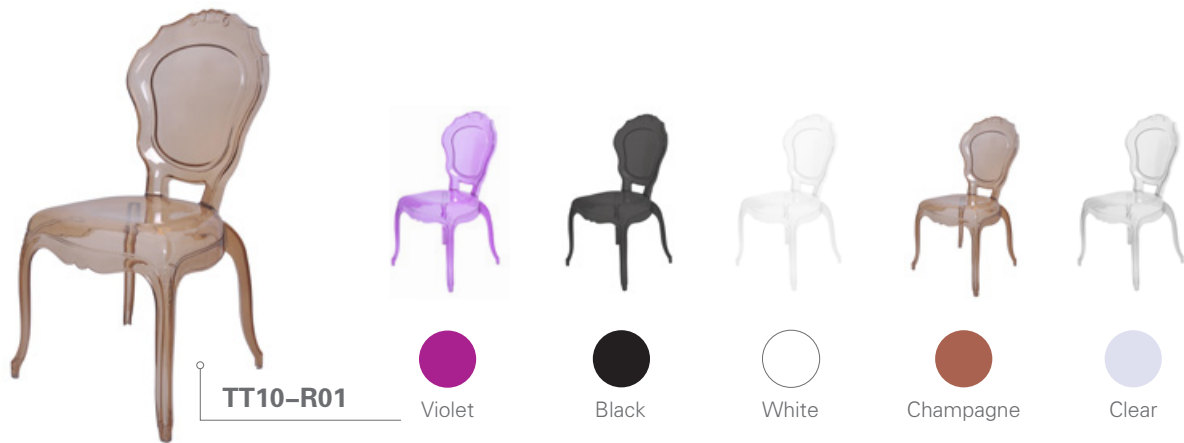

WISHBONE CHAIRS

 Stackable

TT07-01-V1

TT07-01-V2

 Non-stackable

TT07-02-V1

TT07-02-V2

TT07-02 Bar

☐ Wishbone Chair

HOURGLASS CHAIR

TT08

TT08 Bar

RESIN GHOST CHAIRS

Elizabeth ghost chairs

Victoria ghost chairs

Resin louis ghost chairs

BELLE EPOQUE CHAIRS

Classic belle epoque chairs

Classic belle epoque chairs with arms

New belle epoque chairs armless

New designed belle epoque chair with arms

WOODEN WINDSOR CHAIRS

TT11-01

White