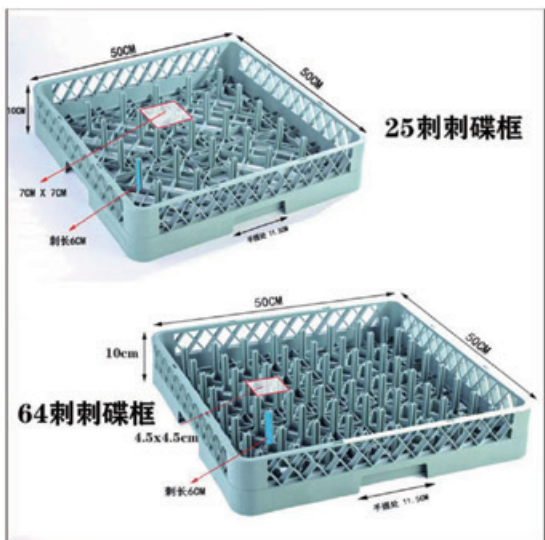

HSW-1023-Blue
 Wine Glass
 φ8.5×H16.5cm
 V 300ml

HSW-1023-Mint Green
 Wine Glass
 φ8.5×H16.5cm
 V 300ml

HSW-1023-Red
 Wine Glass
 φ8.5×H16.5cm
 V 300ml

Plate cart

HS-02-White
Charger Plate Rack(12 plates per rack)
Size:D19.2"*14.8"*14.4"
Weight:3.15kgs