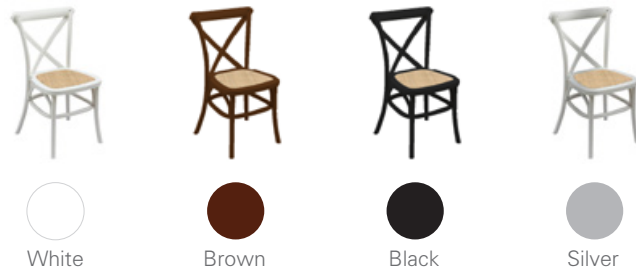

PP resin x-back chairs with rattan seat