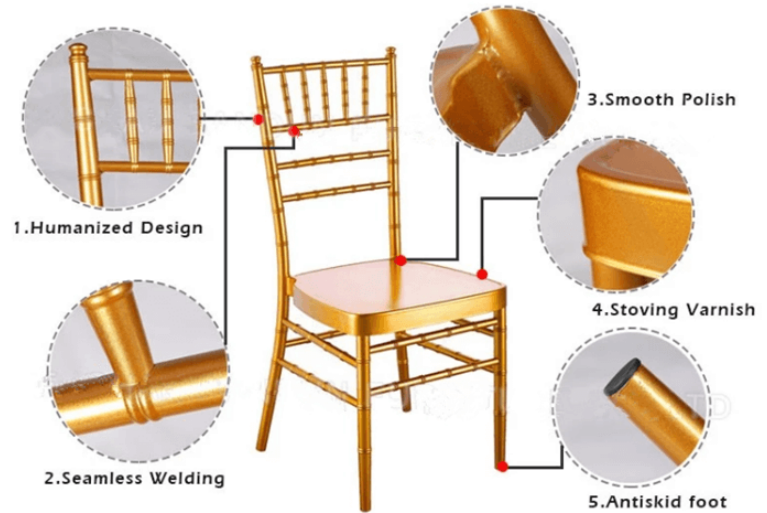

TENTART
TENT COMPANY
High quality event furniture

High quality event furniture

CHIAVARI CHAIRS

□ American classic wooden chiavari chairs

TT01-W01

☐ Aluminum chiavari chairs

TT01-M01

☐ Iron chiavari chairs

TT01-M02

Wooden bar stool chiavari chairs

TT01-W02

Black

White

Mahogany

Natural

Silver