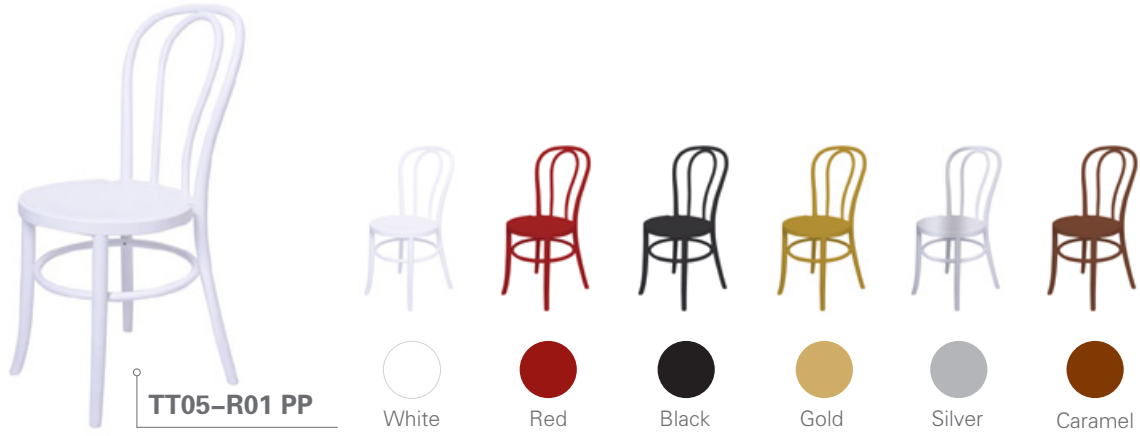

TT05-W03

Original wooden bentwood chair

TT05-W04

TT05-W05

TT05-W06

□ Polypropylene resin thonet chair

□ Polycarbonate resin thonet chair

PHOENIX CHAIRS