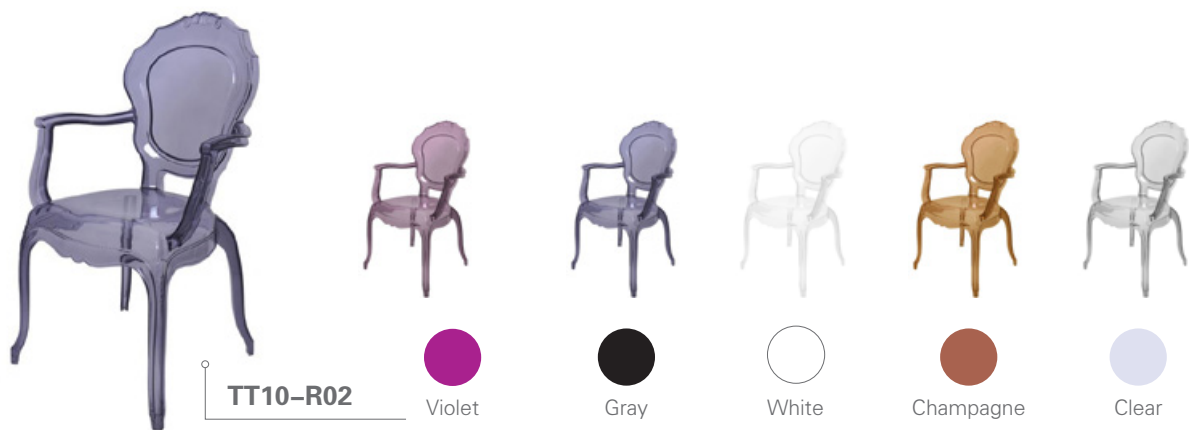

WISHBONE CHAIRS

 Stackable

TT07-01-V1

TT07-01-V2

 Non-stackable

TT07-02-V1

TT07-02-V2

TT07-02 Bar

☐ Wishbone Chair

HOURGLASS CHAIR

TT08

TT08 Bar

RESIN GHOST CHAIRS

Elizabeth ghost chairs

Victoria ghost chairs

Resin louis ghost chairs

BELLE EPOQUE CHAIRS

Classic belle epoque chairs

Classic belle epoque chairs with arms

New belle epoque chairs armless

New designed belle epoque chair with arms

WOODEN WINDSOR CHAIRS

TT11-01

White