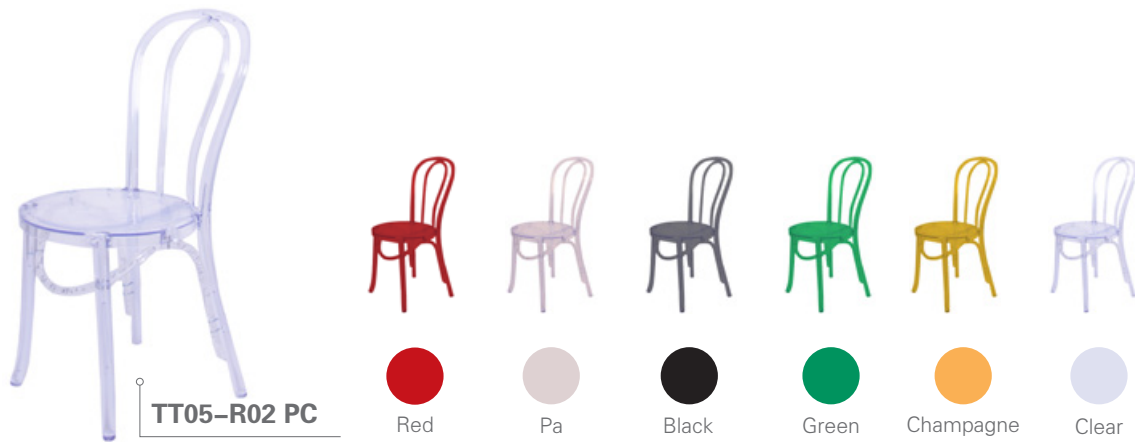

TT05-W03

Original wooden bentwood chair

TT05-W04

TT05-W05

TT05-W06

□ Polypropylene resin thonet chair

□ Polycarbonate resin thonet chair

PHOENIX CHAIRS