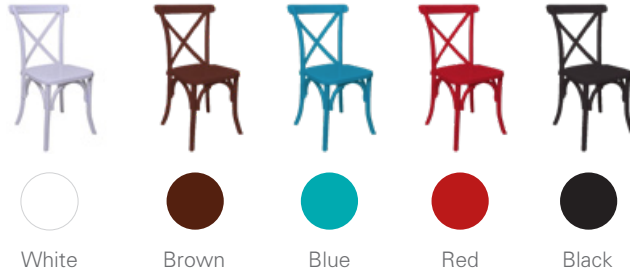

Child wooden x back chairs

TT02-W16

Blue

Brown

Yellow

Red

White

Black

T-C cushion for x-back chair

Flax cotton cushion for x-back chair

Resin cross back chairs

TT02-P01

PP resin cross back chair

TT02-P02

PP resin x-back chairs with rattan seat

TT02-P03