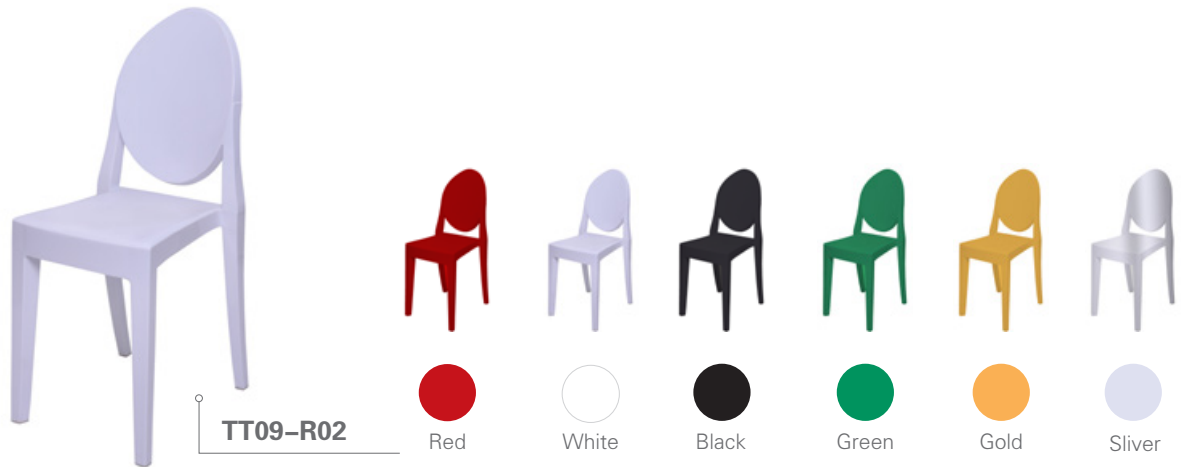

WISHBONE CHAIRS

 Stackable

TT07-01-V1

TT07-01-V2

 Non-stackable

TT07-02-V1

TT07-02-V2

TT07-02 Bar

☐ Wishbone Chair

HOURGLASS CHAIR

TT08

TT08 Bar

RESIN GHOST CHAIRS

Elizabeth ghost chairs

Victoria ghost chairs

Resin louis ghost chairs