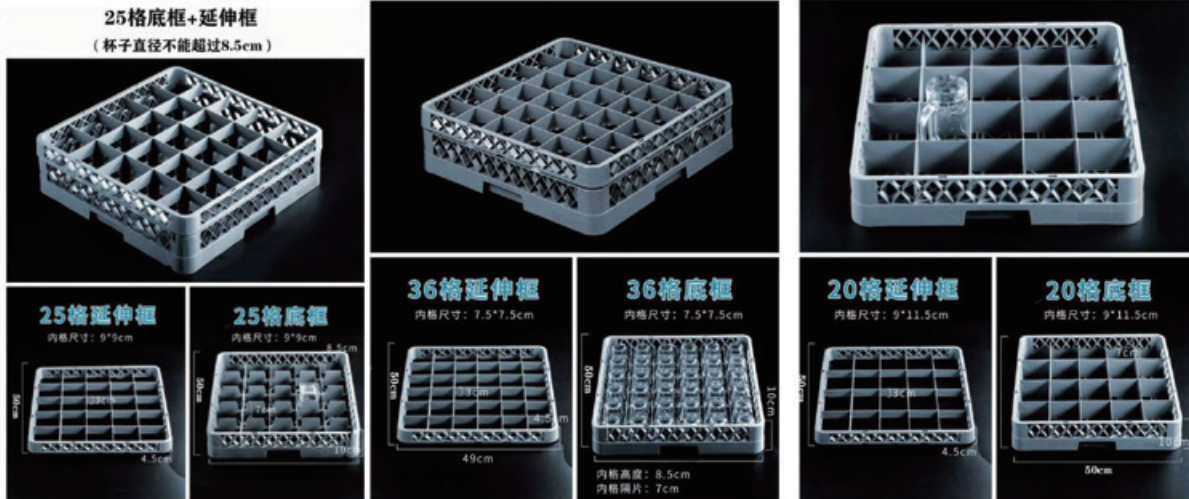

HSW-1023-Blue
 Wine Glass
 φ8.5×H16.5cm
 V 300ml

HSW-1023-Mint Green
 Wine Glass
 φ8.5×H16.5cm
 V 300ml

HSW-1023-Red
 Wine Glass
 φ8.5×H16.5cm
 V 300ml

Plate cart

HS-02-White
Charger Plate Rack(12 plates per rack)
Size:D19.2"*14.8"*14.4"
Weight:3.15kgs