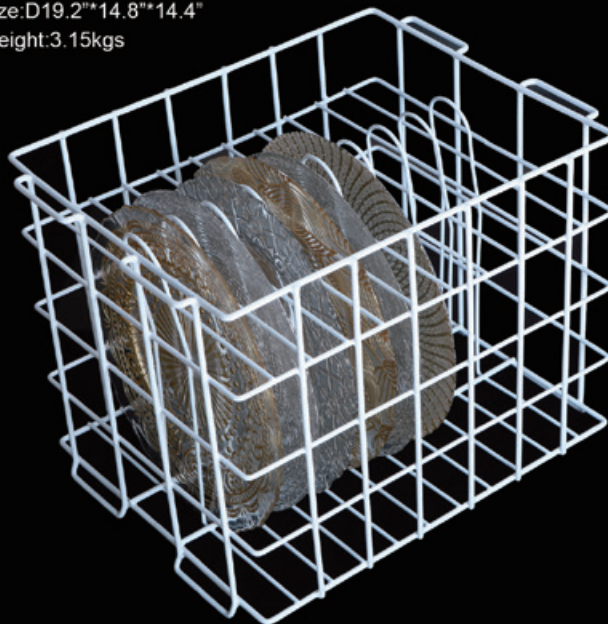

HSW-1022-Green
 Wine Glass
 φ7.3×H15.3cm
 V 250ml

HSW-1022-Blue
 Wine Glass
 φ7.3×H15.3cm
 V 250ml

HSW-1022-Gray
 Wine Glass
 φ7.3×H15.3cm
 V 250ml

HSW-1023-Clear
 Wine Glass
 φ8.5×H16.5cm
 V 300ml

HSW-1023-Amber
 Wine Glass
 φ8.5×H16.5cm
 V 300ml

HSW-1023-Blue
 Wine Glass
 φ8.5×H16.5cm
 V 300ml

HSW-1023-Mint Green
 Wine Glass
 φ8.5×H16.5cm
 V 300ml

HSW-1023-Red
 Wine Glass
 φ8.5×H16.5cm
 V 300ml

Plate cart

HS-02-White
Charger Plate Rack(12 plates per rack)
Size:D19.2"*14.8"*14.4"
Weight:3.15kgs

CUTLERY

HOT SELLS

CUSHION COVER

CCOVER-01

CCOVER-01-01

CCOVER-01-02

CCOVER-01-03

CCOVER-01-04